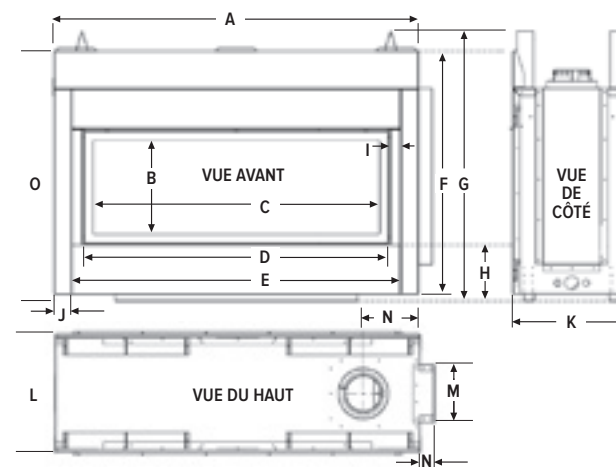

ENSEMBLE D'ENCADREMENT

MQRB4436 MQRB5143 MQRB6961

A	49 7/8"	56 7/8"	74 7/8"
B	3 7/8"	3 7/8"	3 7/8"
C	4 3/8"	4 3/8"	4 3/8"
D	23 3/4"	23 3/4"	23 3/4"
E	1"	1"	1"
F	2 3/8"	2 3/8"	2 3/8"

MQRB4436 MQRB5143 MQRB6961

G	44 1/8"	51 1/8"	69 1/8"
H	1 1/2"	1 1/2"	1 1/2"
I	1 1/2"	1 1/2"	1 1/2"
J	19 1/8"	19 1/8"	19 1/8"
K	1"	1"	1"
L	2 3/8"	2 3/8"	2 3/8"

DIMENSION DE L'APPAREIL

MQRB4436 MQRB5143 MQRB6961

A	44 1/8"	A 51 1/8"	A 69 1/8"
B	13 1/4"	B 13 1/4"	B 13 1/4"
C	33 1/8"	C 40 1/8"	C 58 1/8"
D	36 1/4"	D 43 1/4"	D 61 1/4"
E	39"	E 46"	E 64 1/8"
F	34"	F 34"	F 38"
G	37 5/8"	G 37 5/8"	G 45 3/8"
H	7 7/8"	H 7 7/8"	H 7 7/8"
I	1 1/2"	I 1 1/2"	I 1 1/2"
J	2 1/2"	J 2 1/2"	J 2 1/2"
K	16 1/2"	K 16 1/2"	K 20 1/2"
L	16 1/2"	L 16 1/2"	L 20 1/2"
M	8 1/8"	M 8 1/8"	M 12 1/8"
N	2"	N 2"	N 2 7/8"
O	35"	O 35"	O 39"